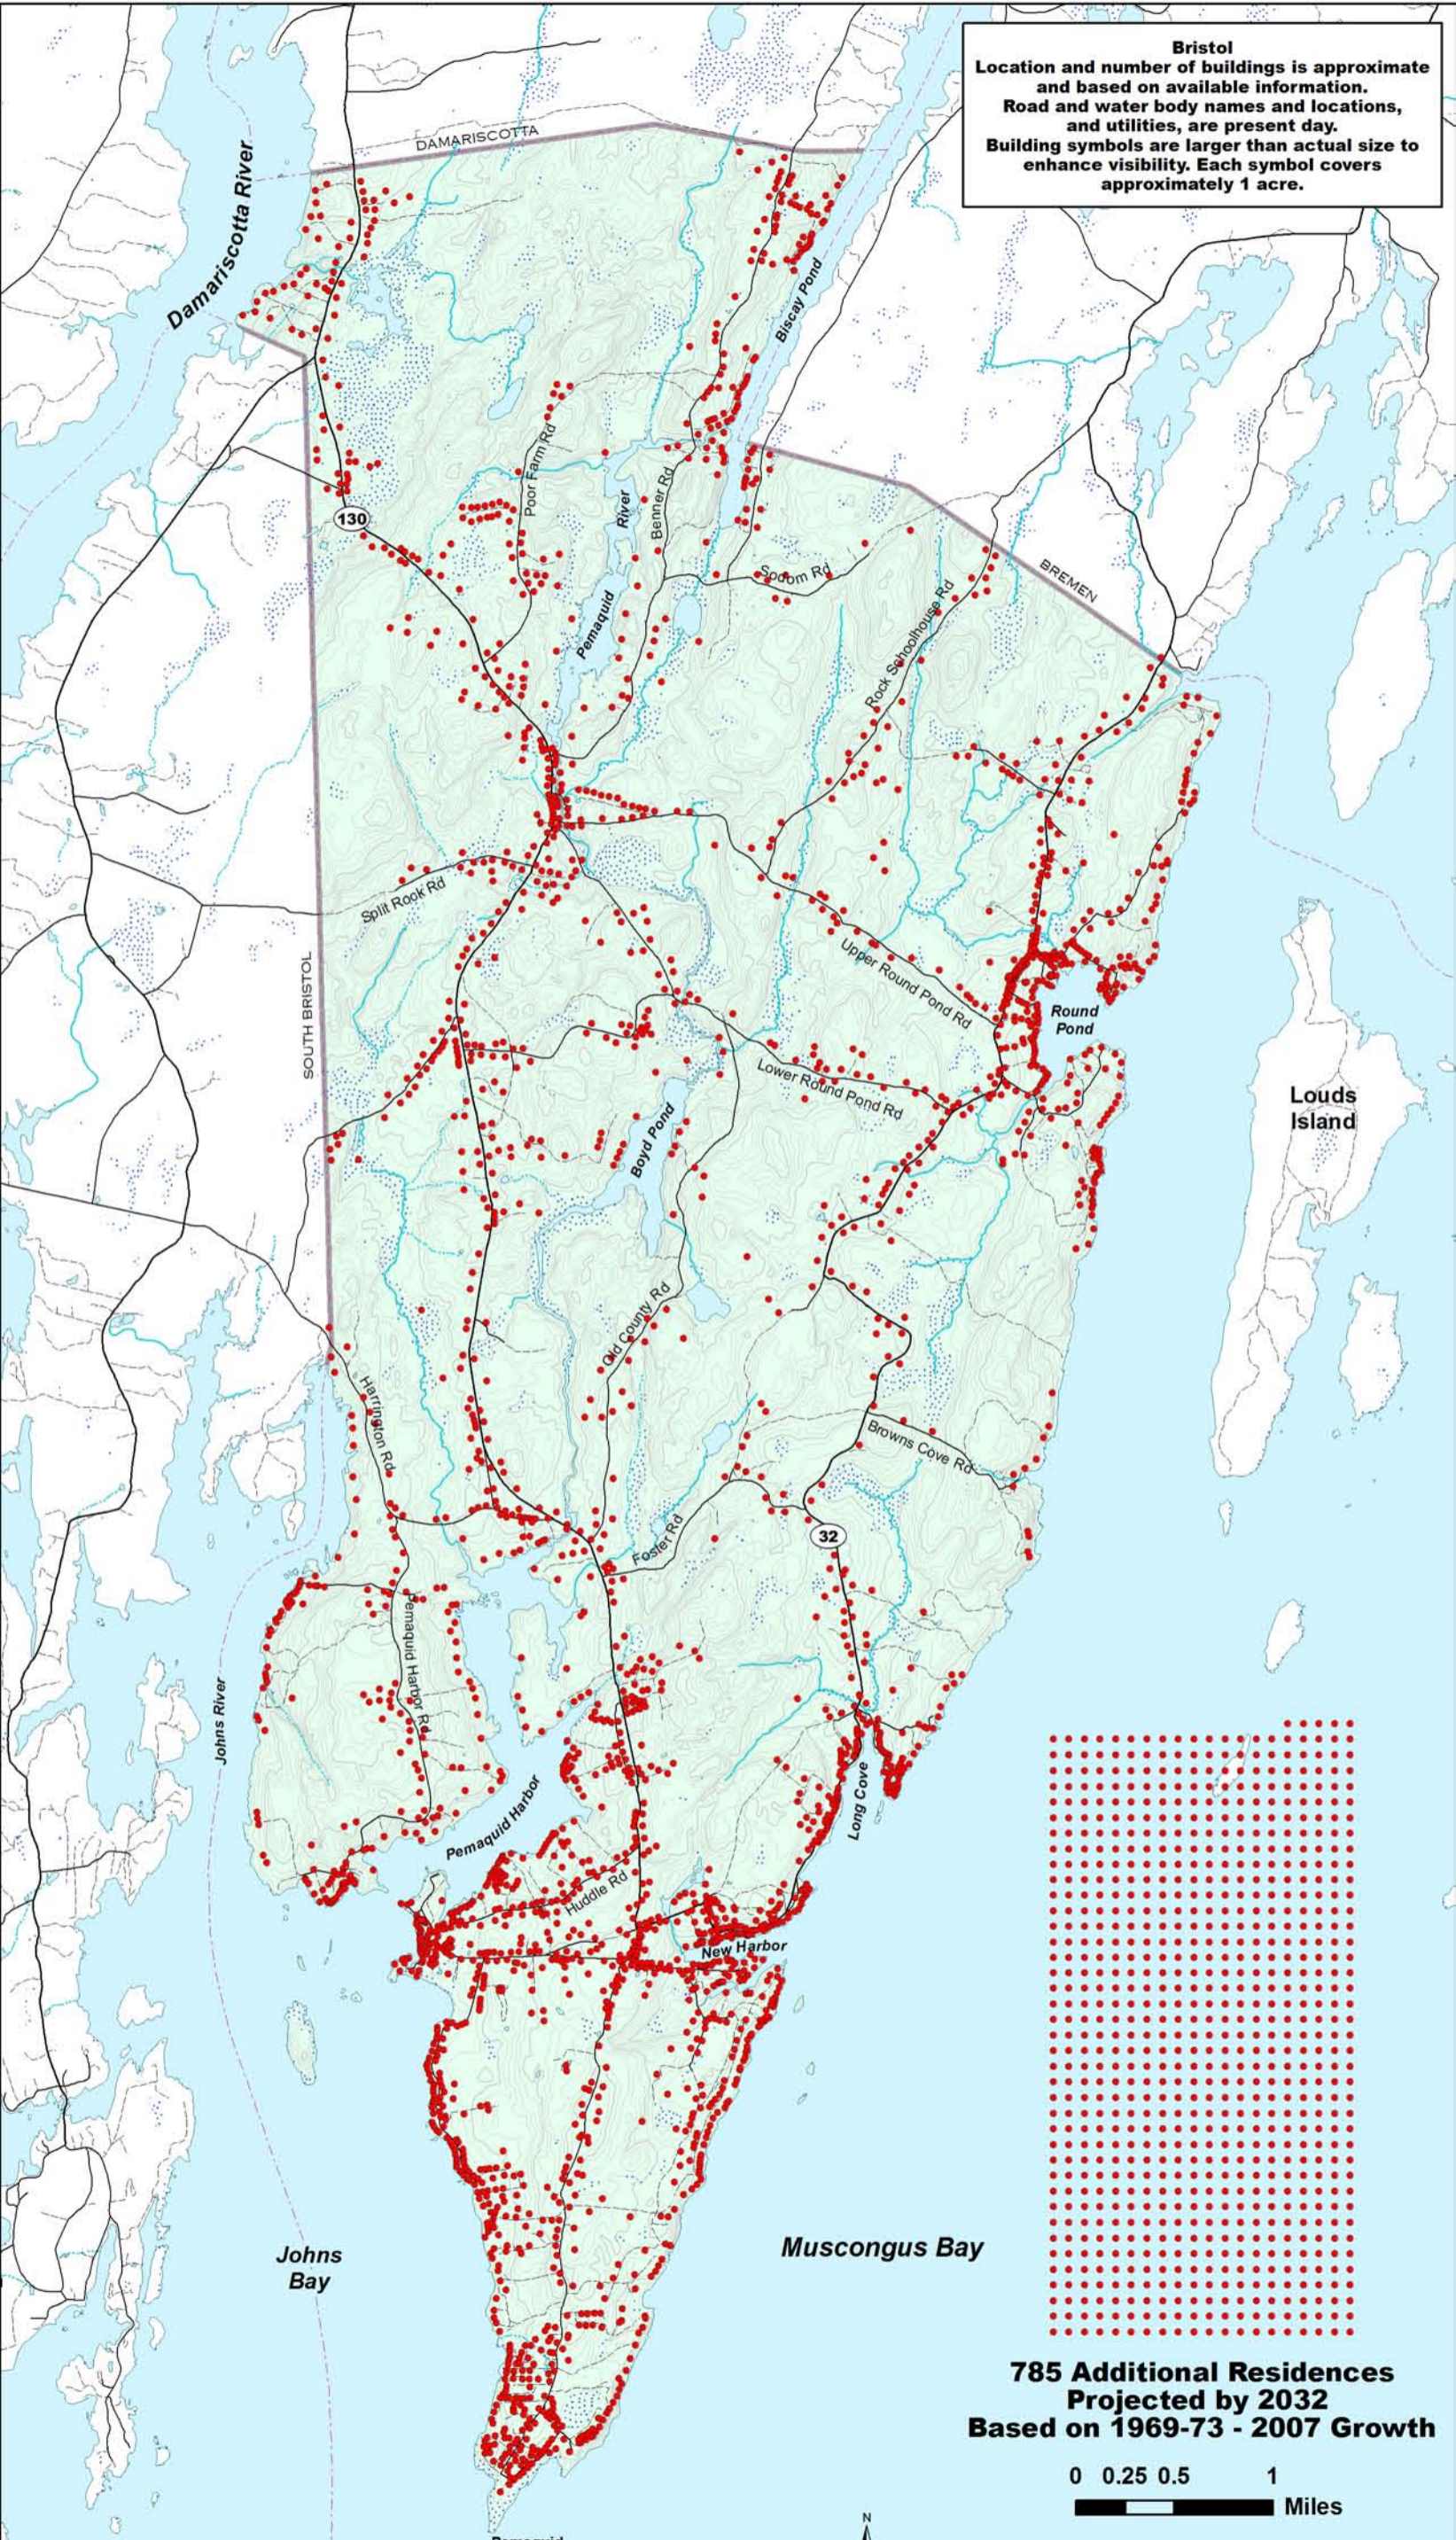

# 2007 (2587 Buildings)

**Bristol**  
 Location and number of buildings is approximate and based on available information. Road and water body names and locations, and utilities, are present day. Building symbols are larger than actual size to enhance visibility. Each symbol covers approximately 1 acre.

**785 Additional Residences Projected by 2032**  
 Based on 1969-73 - 2007 Growth