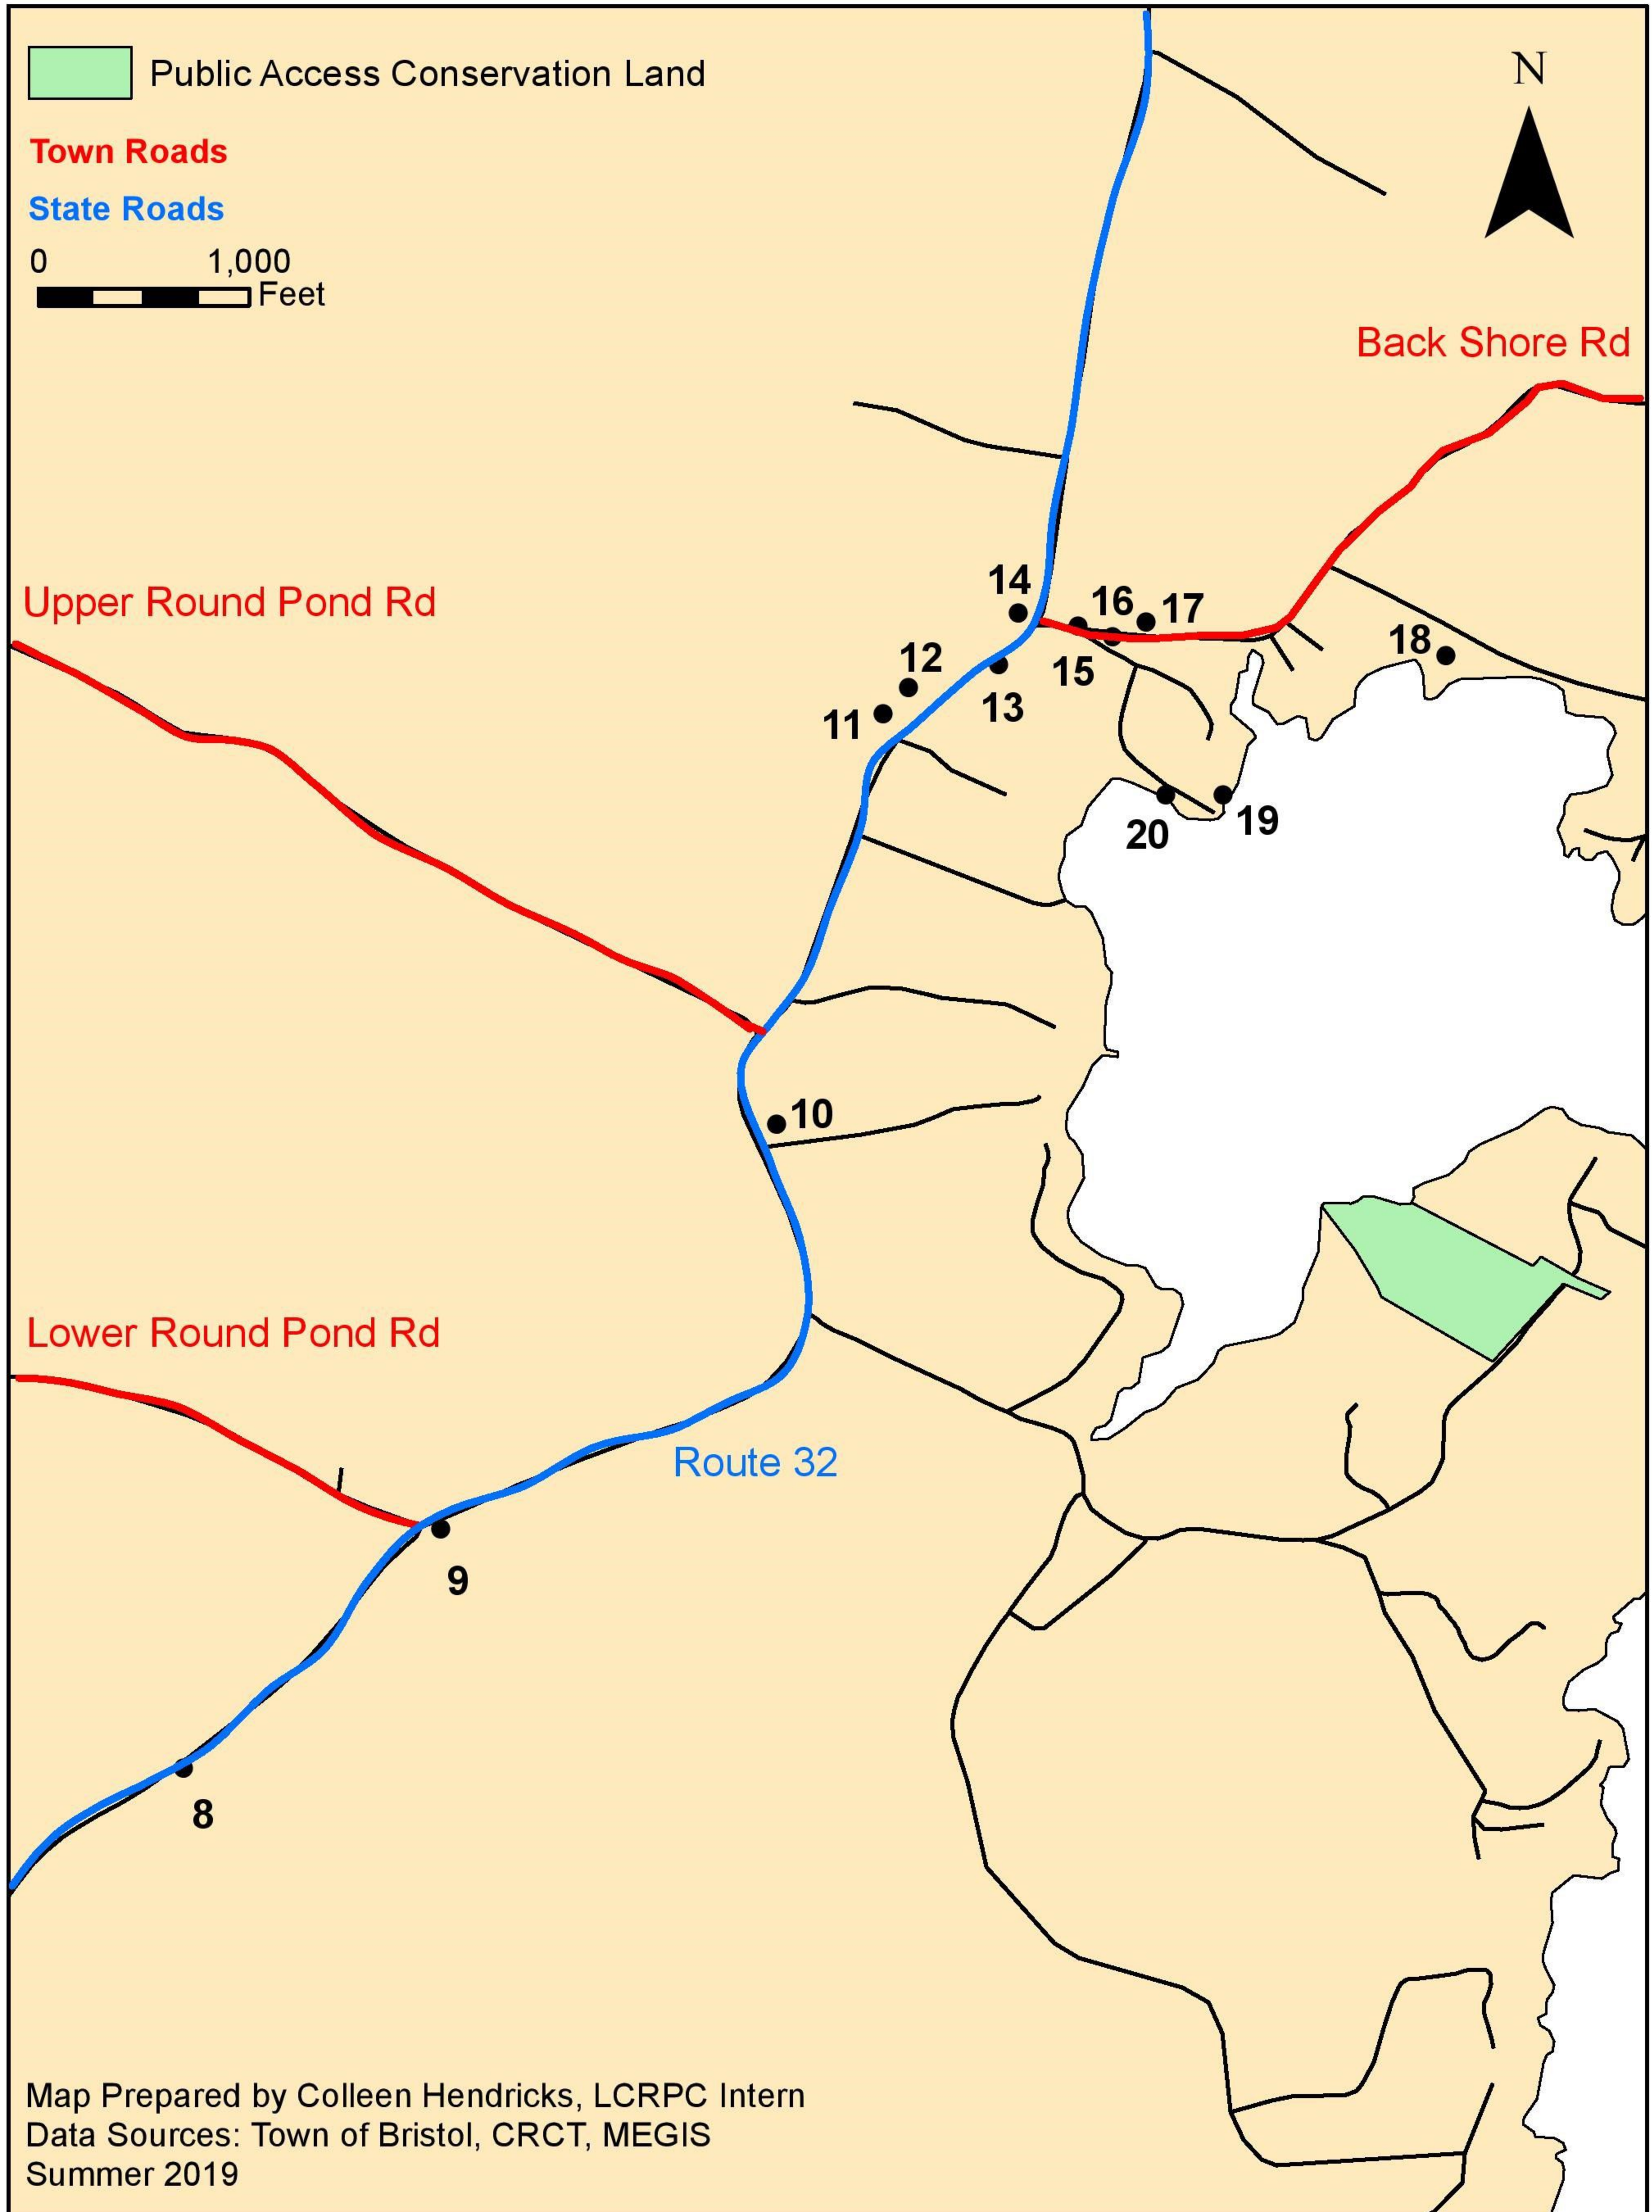

# Round Pond

Map Prepared by Colleen Hendricks, LCRPC Intern  
 Data Sources: Town of Bristol, CRCT, MEGIS  
 Summer 2019

## Points of Destinations/Origins

- |                               |   |                            |                               |
|-------------------------------|---|----------------------------|-------------------------------|
| 8 - Julie's Greenhouse & Farm | 12 - Round Pond United Methodist Church | 16 - Granite Hall Store    | 20 - Round Pond Lobster Co-Op |
| 9 - Dot's Bakery              | 13 - The Little Brown Church            | 17 - Paul Landry           |                               |
| 10 - Round Pond Post Office   | 14 - Round Pond Coffee                  | 18 - Lupine Field          |                               |
| 11 - King Ro Market           | 15 - The Art of Antiquing               | 19 - Muscongus Bay Lobster |                               |